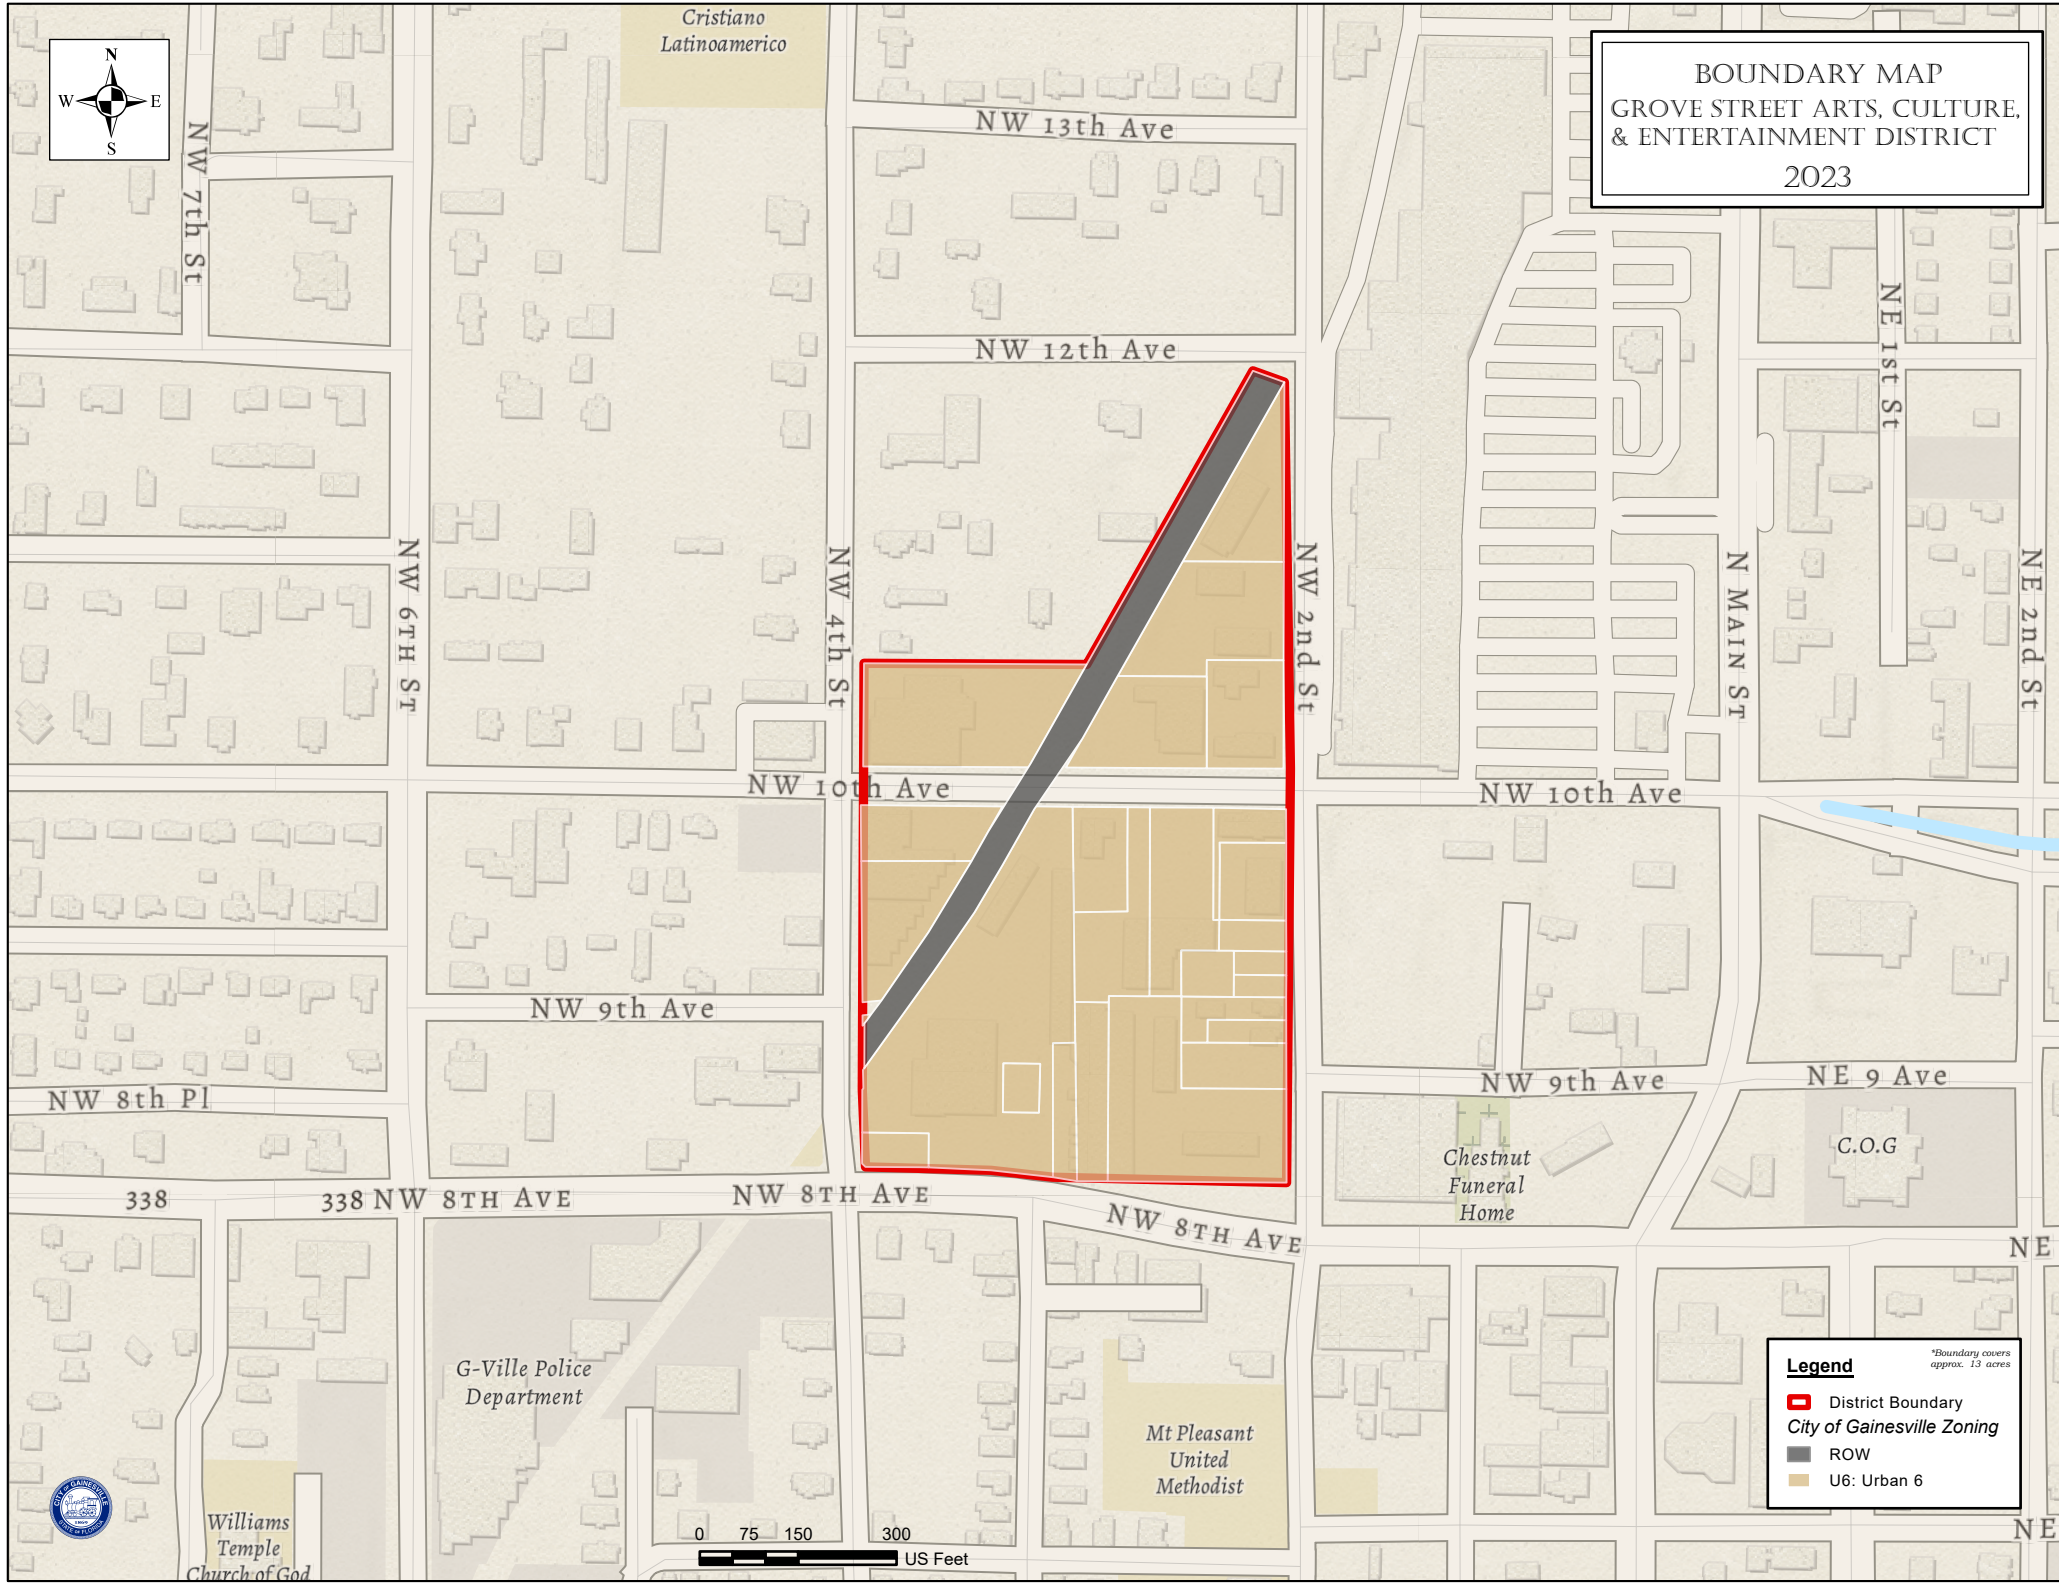

BOUNDARY MAP
GROVE STREET ARTS, CULTURE,
& ENTERTAINMENT DISTRICT
2023

Legend

-  District Boundary
-  City of Gainesville Zoning
-  ROW
-  U6: Urban 6

*Boundary covers approx. 13 acres